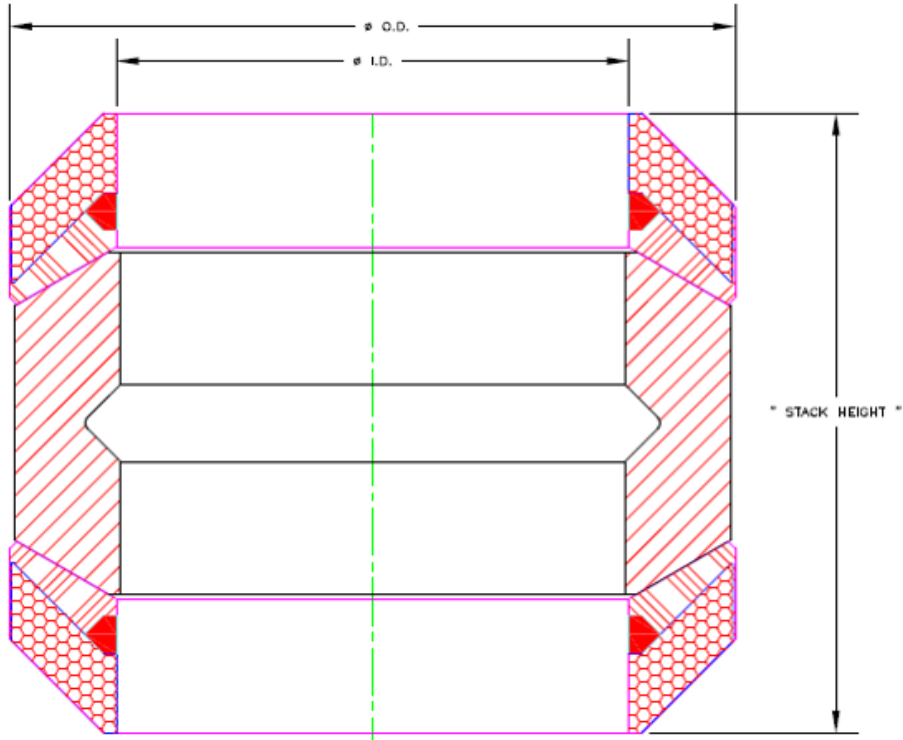

Offered in a wide variety of sizes.

Aflas Center Element.

HNBR End Elements with Stainless Steel Wire Mesh and Bronze Insert.

Rated for 15,000 PSI at 400 Degrees Fahrenheit.

PACKER	PN	OD	ID	STACK HEIGHT	MAX CASING ID	GAUGE OD	MANDREL OD
R – 5" 15-18# 43B	WS3505-00	3.990"	2.715"	5.000"	4.408"	4.055"	2.750"
R – 7" 20-29# 47B	WS3448-00	5.860"	4.070"	5.000"	6.456"	5.968"	4.125"
R – 7" 29-38# 47A	WS3473-00	5.596"	4.070"	5.000"	6.184"	5.656"	4.125"
R – 7 5/8" 20-29.7# 47D	WS3474-00	6.600"	4.070"	6.000"	7.125"	6.672"	4.125"
R – 7 5/8" 33.7-39# 47C	WS3501-00	6.320"	4.070"	5.500"	6.765"	6.394"	4.125"